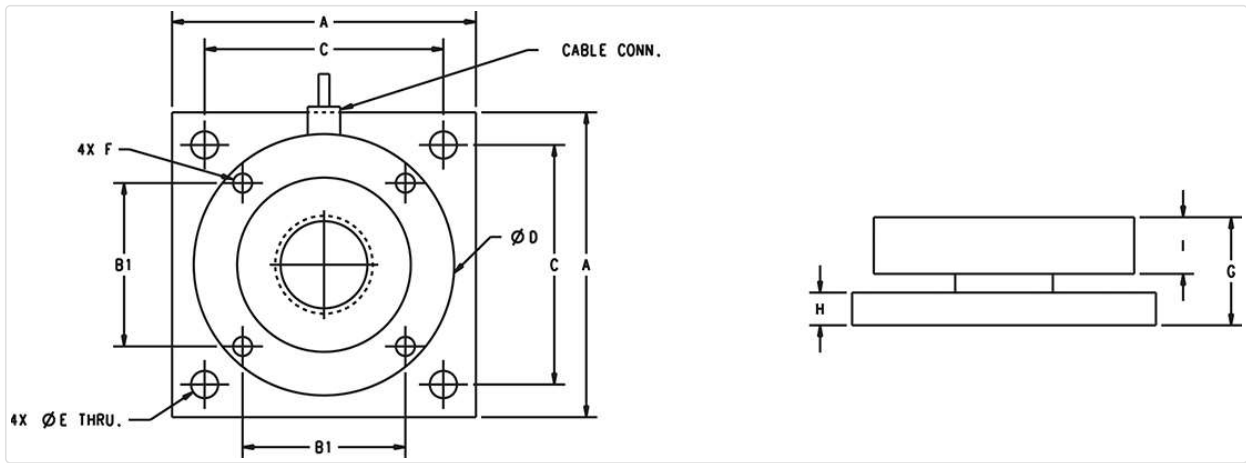

Rated Capacity	A	B1	C	D	E	F	G	H	I	Conduit Adapter
1,000 lb - 10,000lb	4.00	2.00	3.25	3.50	0.40	3/8-16 UNC	1.35	0.375	0.75	N/A
15,000 lb	4.00	2.00	3.25	3.50	0.40	3/8-16 UNC	1.60	0.625	0.75	N/A
20,000 lb - 50,000 lb	7.00	3.75	5.50	6.00	0.63	1/2-13 UNC	2.48	0.75	1.30	1/2-14 NPT
60,000 lb - 100,000 lb	8.00	4.25	6.50	7.00	0.81	3/4-16 UNC	2.50	1.00	1.30	1/2-14 NPT

Rated Capacity	A	B2	C	D	E	F	G	H	I	Conduit Adapter
150,000 lb - 200,000 lb	10.0	7.825	8.00	9.00	1.10	1-14 UNC	4.75	2.00	1.70	1/2-14 NPT
250,000 lb - 450,000 lb	11.00	7.75	9.00	9.00	1.30	7/8-14 UNC	6.42	3.00	2.25	1/2-14 NPT