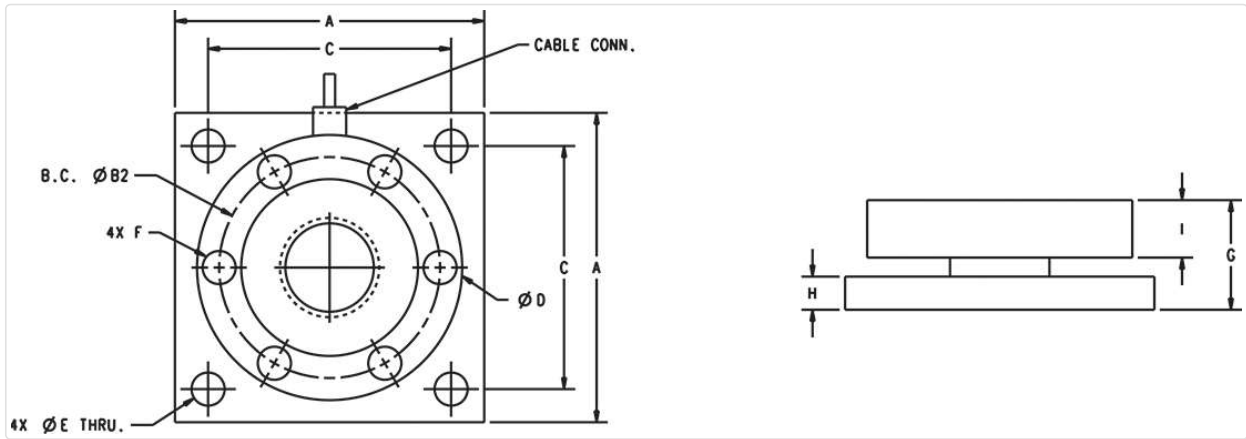

Rated Capacity	A	B1	C	D	E	F	G	H	I	Conduit Adapter
1,000 lb - 10,000lb	4.00	2.00	3.25	3.50	0.40	3/8-16 UNC	1.35	0.375	0.75	N/A
15,000 lb	4.00	2.00	3.25	3.50	0.40	3/8-16 UNC	1.60	0.625	0.75	N/A
20,000 lb - 50,000 lb	7.00	3.75	5.50	6.00	0.63	1/2-13 UNC	2.48	0.75	1.30	1/2-14 NPT
60,000 lb - 100,000 lb	8.00	4.25	6.50	7.00	0.81	3/4-16 UNC	2.50	1.00	1.30	1/2-14 NPT