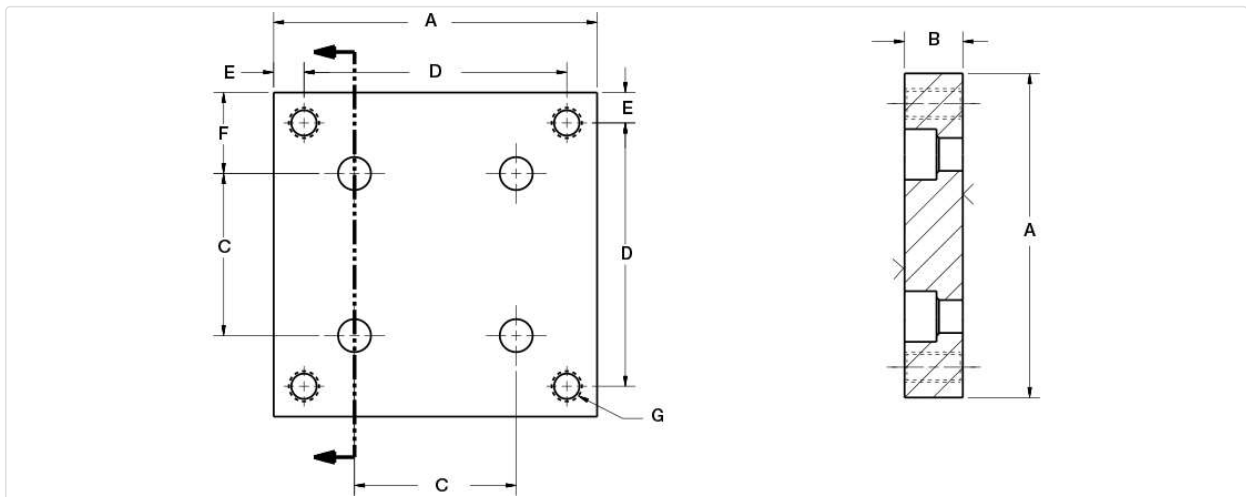

Rated Capacity	A	B2	C	D	E	F	G	H	I	Conduit Adapter
150,000 lb - 200,000 lb	10.0	7.825	8.00	9.00	1.10	1-14 UNC	4.75	2.00	1.70	1/2-14 NPT
250,000 lb - 450,000 lb	11.00	7.75	9.00	9.00	1.30	7/8-14 UNC	6.42	3.00	2.25	1/2-14 NPT